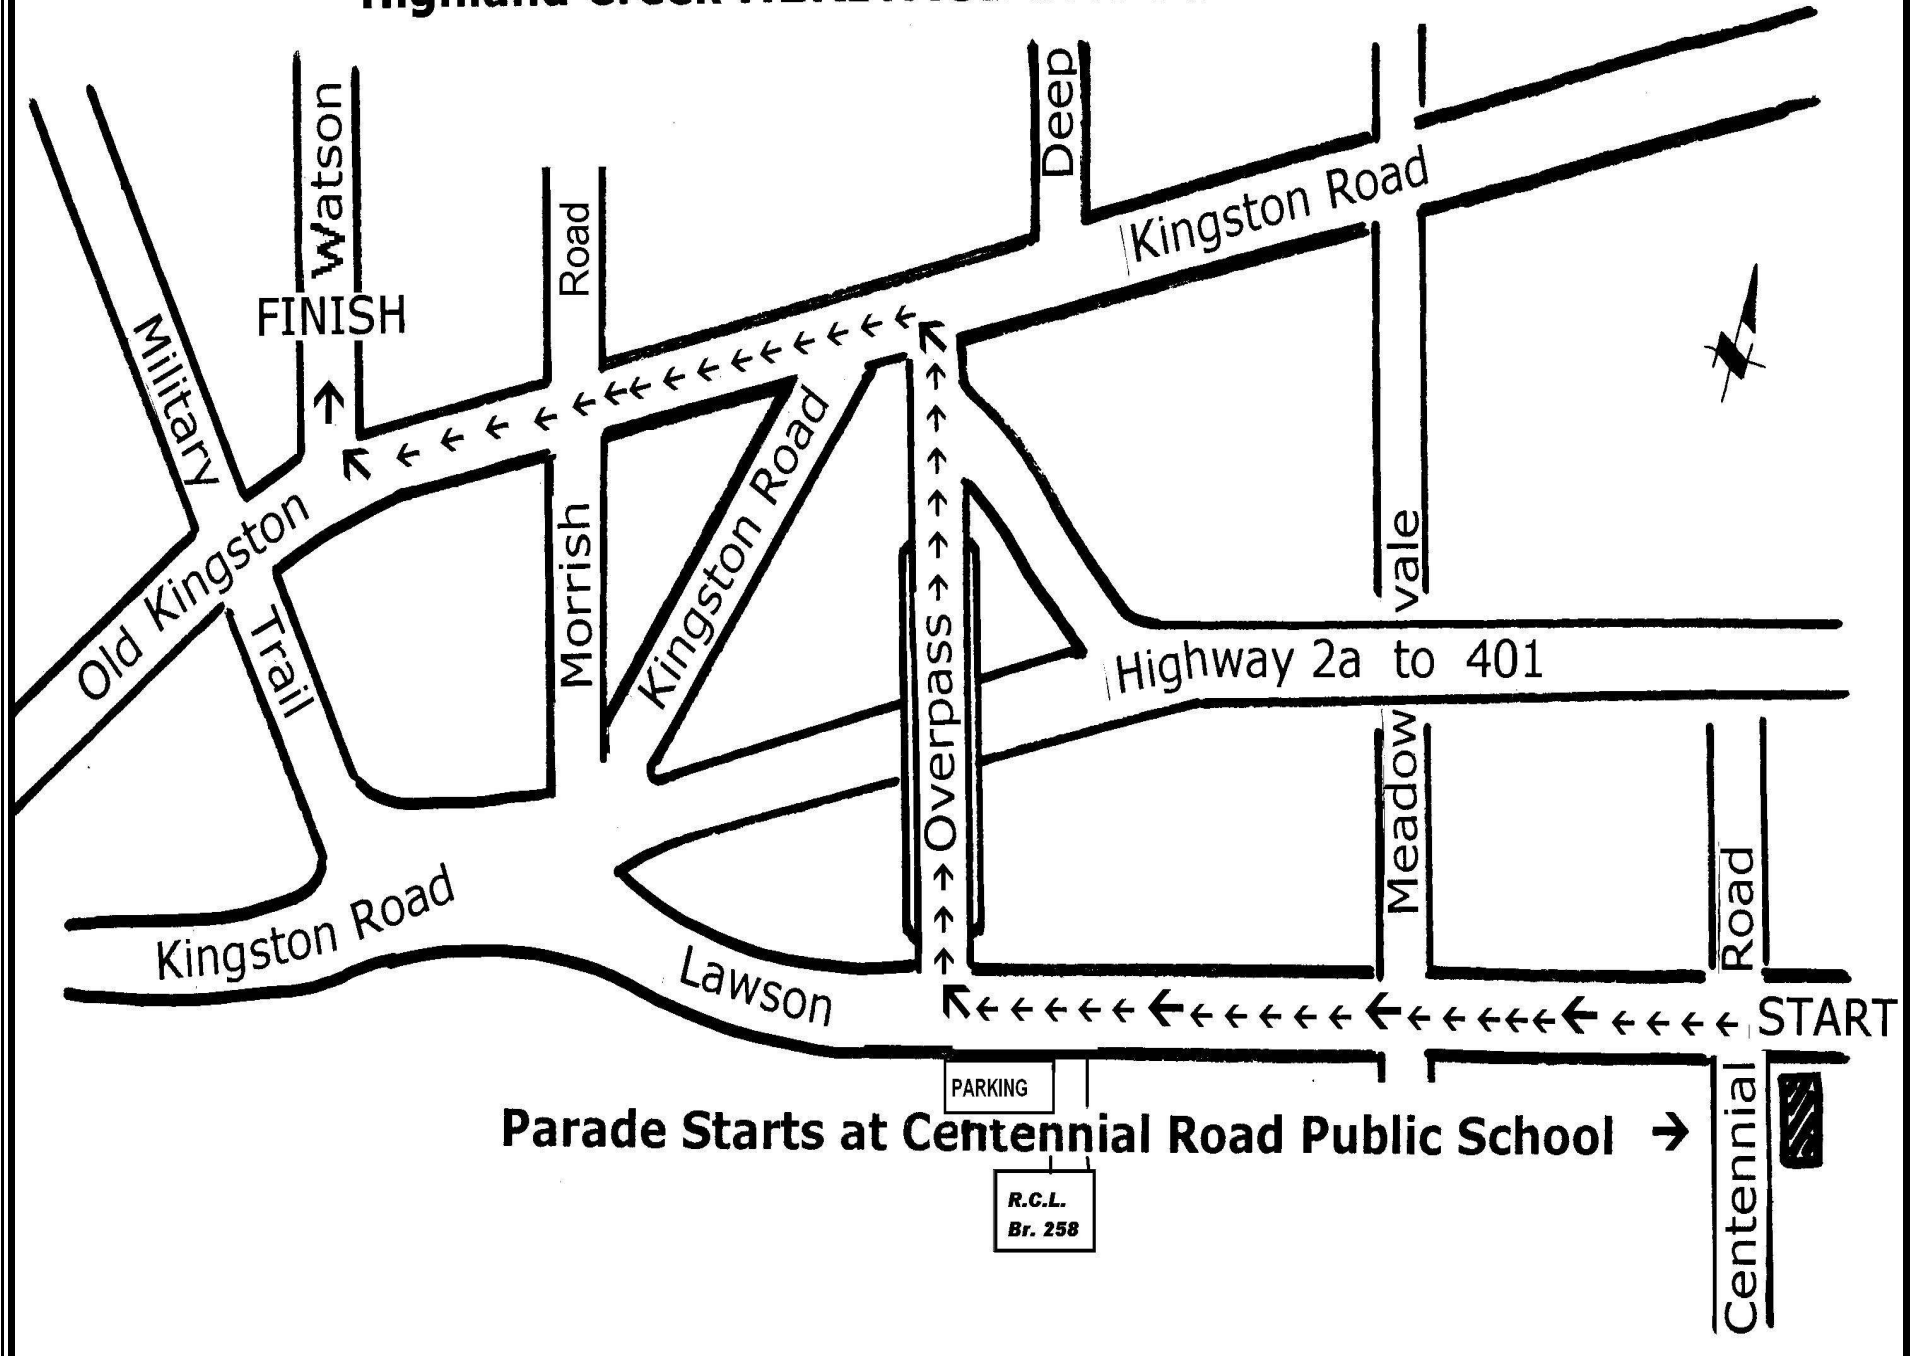

Highland Creek HERITAGE DAY Parade Route

Parade Starts at Centennial Road Public School →

R.C.L.
Br. 258